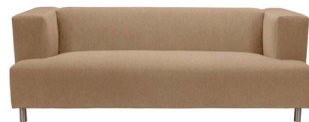

**r | c | d** ROYAL CUSTOM DESIGNS

Manufacturing unrivalled case goods and upholstered pieces.

ENCORE SOFA - 10-205

Dimensions:  
Width: 96" x Depth: 38"  
Frame Ht: 32"  
Available Any Size

Please select, copy and paste this  
image into your own documents.